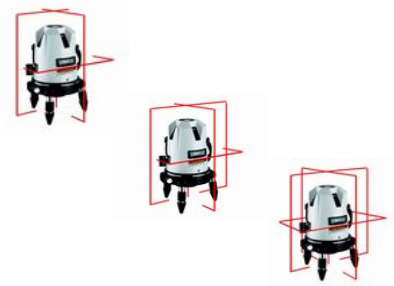

Professional Cross-Line Lasers

34	ACL2C	AutoCross Laser 2C PowerBright	poa
	ACL2CRX	AutoCross Laser 2C RX PowerBright	poa
	ACL3C	AutoCross Laser 3C PowerBright	349.00
	ACL3CRX	AutoCross Laser 3C RX PowerBright	poa
35	ACL4C	AutoCross Laser 4C PowerBright	549.00
	ACL4CRX	AutoCross Laser 4C RX PowerBright	poa
	ACL7C	AutoCross Laser 7C PowerBright	749.00
	ACL7CRX	AutoCross Laser 7C RX PowerBright	poa
36	PCL5PRXR	PrecisionCross Laser 5P RXR	poa
	PCL6PRX	PrecisionCross Laser 6P RX	poa
37	PCL8PRX	PrecisionCross Laser 8P RX	poa
	PCL10RX	PrecisionCross Laser 10RX	poa