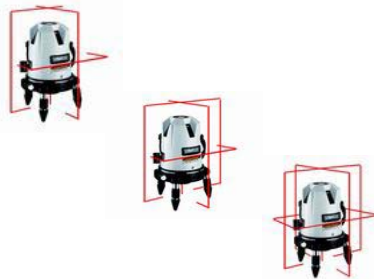

54 ACL2C AutoCross Laser 2C PowerBright 229.00
ACL2CRX AutoCross Laser 2C RX PowerBright poa
ACL3C AutoCross Laser 3C PowerBright 299.00
ACL3CRX AutoCross Laser 3C RX PowerBright poa