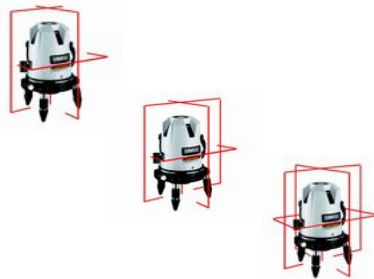

54 ACL2C AutoCross Laser 2C PowerBright 229.00
ACL2CRX AutoCross Laser 2C RX PowerBright poa
ACL3C AutoCross Laser 3C PowerBright 299.00
ACL3CRX AutoCross Laser 3C RX PowerBright poa