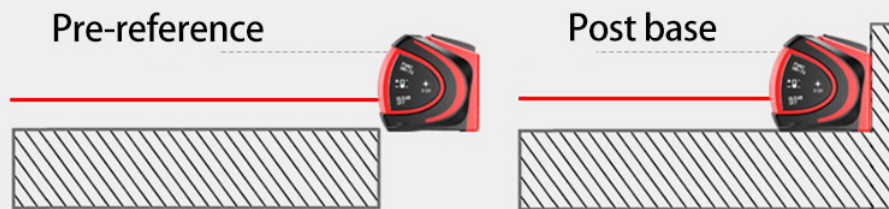

Tape extraction

Automatic lock

Press the LOCK button

Ruler belt automatically rebounds

Benchmark compensation

Make every millimeter accurate

When the tape measure is measured, the ruler hook is active.
The top test can be moved to within zero scale, and the hook test can be moved beyond the zero scale.

Adjusting the reference position during laser measurement
Adjustable to rear reference when there is blocking at the rear
Both front and rear benchmarks are available when there is no blocking at the rear

Multiple measurement modes

Measuring distance / side area / measuring volume / Pythagorean measurement

01 Measuring length

1. Short press 2 times DIST button to boot

2. Laser red dot is aimed at the target again by DIST