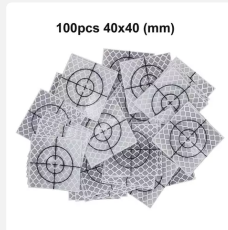

100pcs 40x40 (mm)
NEW 100pcs Sheet Reflectiv...
US $9.00
★ 5.0 2 Sold