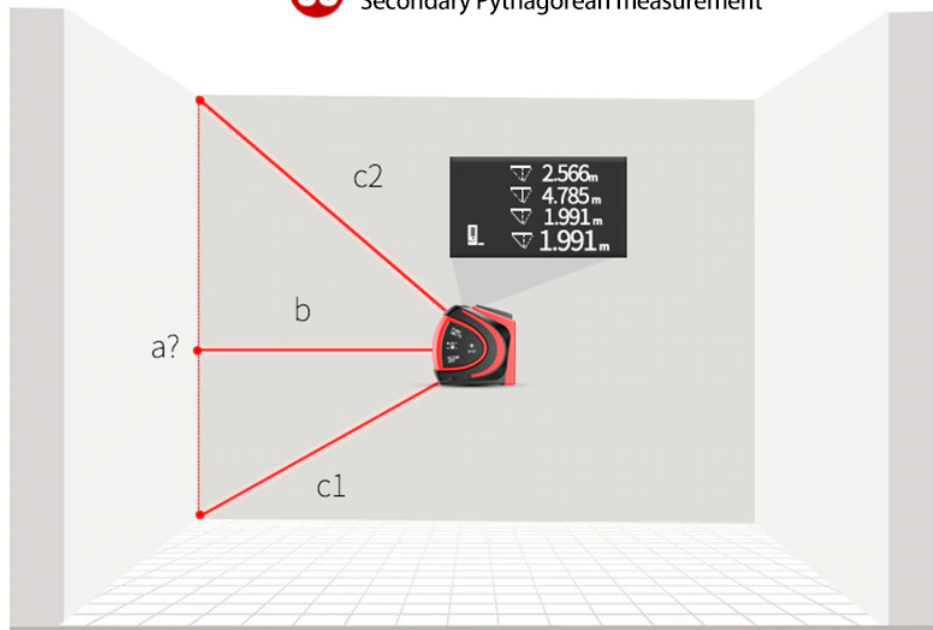

03 Measuring volume

1. Short press 2 times DIST button to boot

2. Press FUNC UNITS to switch to volume measurement mode

3. Press the DIST button to measure the length and width in turn to get the volume.

04 One Pythagorean measurement

1. Short press 2 times DIST button to boot

2. Press FUNC UNITS to switch to on-time PIP measurement

3. Press the DIST button to measure the right side edge and the bevel edge to get the height.

05

Secondary Pythagorean measurement

1. Short press 2 times DIST T button to boot

2. Press FUNC UNITS to switch to quadratic Pythagorean measurement

3. Press the DIST button to measure the right angle side and the two oblique sides to get the height.

Product parameters

Ingenuity polishing

Range	Laser: 30m	Key face	≥100万
	Tape measure: 5m	type of battery	环保锂电
unit	m/in/ft/in	Area measurement	✓
Dimensions	82.5*80.4*41mm	Volume measurement	✓
Body weight	0.3kg	Pythagorean measurement	✓
Storing data	50 groups	Distance measurement	✓