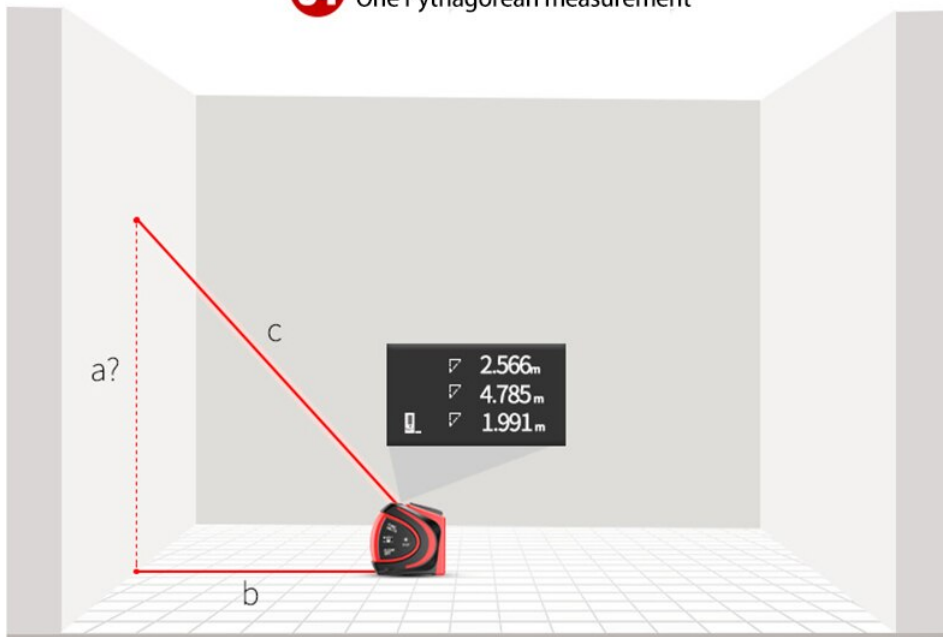

02 Measuring area

1. Short press 2 times DIST button to boot

2. Press the FUNC UNITS button to switch to the free measurement mode.

3. Press the DIST button to measure the length and width in turn to get the area.

03 Measuring volume

1. Short press 2 times DIST button to boot

2. Press FUNC UNITS to switch to volume measurement mode

3. Press the DIST button to measure the length and width in turn to get the volume.

04 One Pythagorean measurement

1. Short press 2 times DIST button to boot

2. Press FUNC UNITS to switch to on-time PIP measurement

3. Press the DIST button to measure the right side edge and the bevel edge to get the height.

Product parameters

Ingenuity polishing

Range	Laser: 30m	Key face	≥100万
	Tape measure: 5m	type of battery	环保锂电
unit	m/in/ft/in	Area measurement	✓
Dimensions	82.5*80.4*41mm	Volume measurement	✓
Body weight	0.3kg	Pythagorean measurement	✓
Storing data	50 groups	Distance measurement	✓