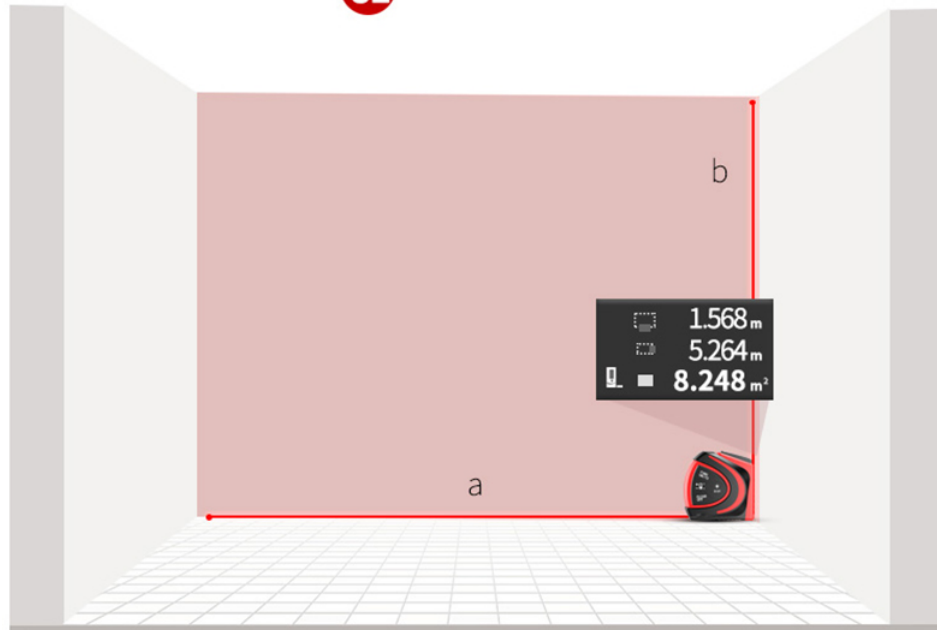

Adjusting the reference position during laser measurement
Adjustable to rear reference when there is blocking at the rear
Both front and rear benchmarks are available when there is no blocking at the rear

Multiple measurement modes

Measuring distance / side area / measuring volume / Pythagorean measurement

01 Measuring length

1. Short press 2 times DIST button to boot

2. Laser red dot is aimed at the target again by DIST

02 Measuring area

1. Short press 2 times DIST button to boot

2. Press the FUNC UNITS button to switch to the free measurement mode.

3. Press the DIST button to measure the length and width in turn to get the area.

03 Measuring volume

1. Short press 2 times DIST button to boot

2. Press FUNC UNITS to switch to volume measurement mode

3. Press the DIST button to measure the length and width in turn to get the volume.