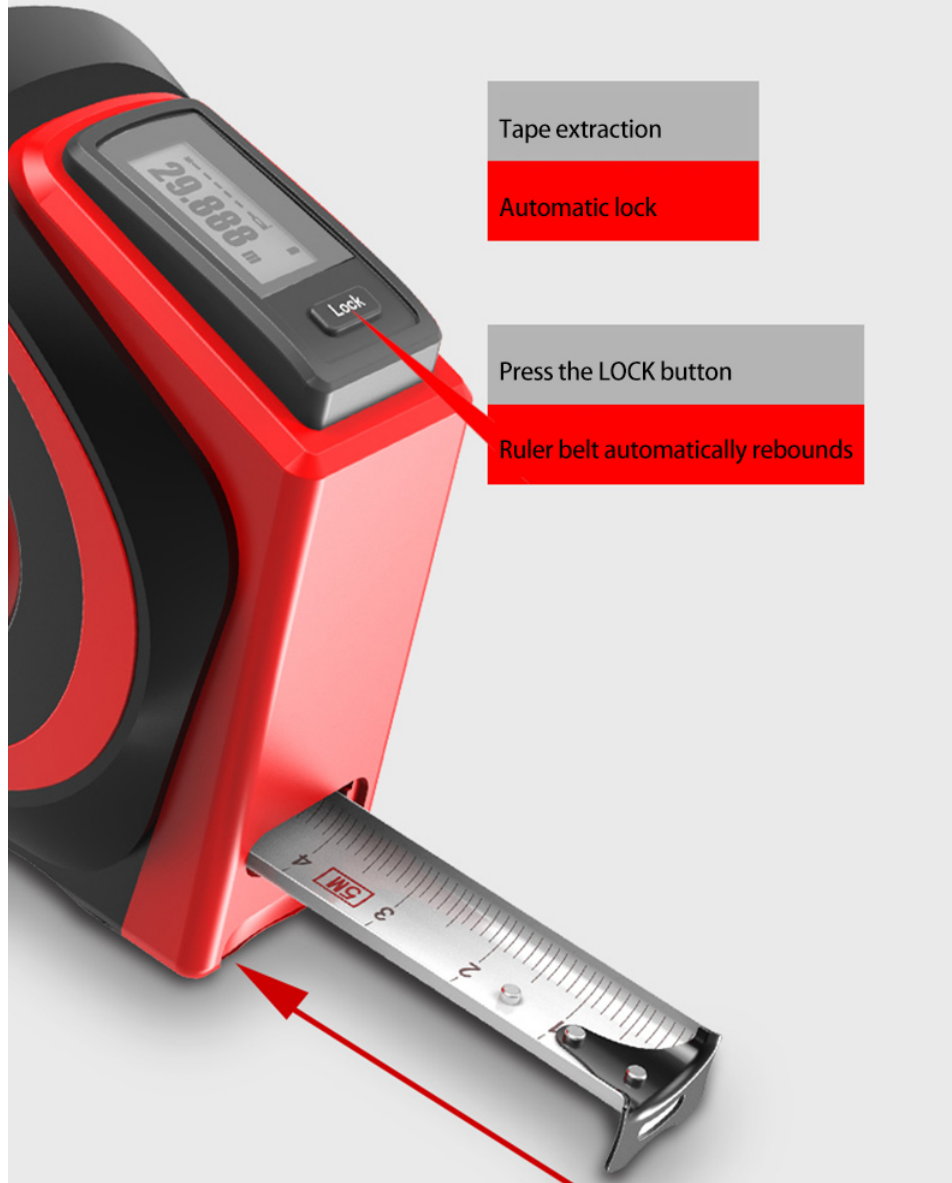

The ruler is long, the distance is not a problem.

Imported optical filter lens

Ultra-precise filter lens Filtering stray light Sensing subtle changes

Energy saving night market HD digital display

LCD backlit display data at a glance
Convenient to use in dark conditions

Fully charged for continuous use

5000+ times

Intelligent Technology

One piece

Imported ABS soft plastic shell
Waterproof, dustproof and drop resistant

50 sets of intelligent data records

Important data is not lost.

- Reverse data display
- Housing area data
- Door and window length and width data
- Pythagorean data

Self-locking does not hurt the hand

Activity ruler hook design self-correction 1mm
More accurate use of ranging

Tape extraction

Automatic lock

Press the LOCK button

Ruler belt automatically rebounds

Benchmark compensation

Make every millimeter accurate

When the tape measure is measured, the ruler hook is active.
The top test can be moved to within zero scale, and the hook test can be moved beyond the zero scale.