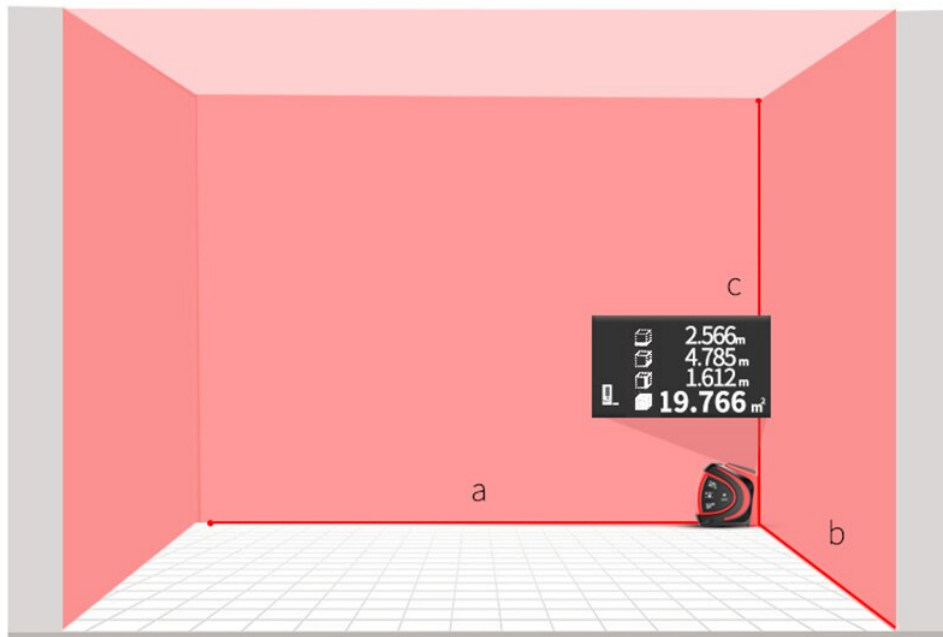

Adjusting the reference position during laser measurement
Adjustable to rear reference when there is blocking at the rear
Both front and rear benchmarks are available when there is no blocking at the rear

Multiple measurement modes

Measuring distance / side area / measuring volume / Pythagorean measurement

01 Measuring length

1. Short press 2 times DIST button to boot

2. Laser red dot is aimed at the target again by DIST

02 Measuring area

1. Short press 2 times DIST button to boot

2. Press the FUNC UNITS button to switch to the free measurement mode.

3. Press the DIST button to measure the length and width in turn to get the area.

03 Measuring volume

1. Short press 2 times DIST button to boot

2. Press FUNC UNITS to switch to volume measurement mode

3. Press the DIST button to measure the length and width in turn to get the volume.