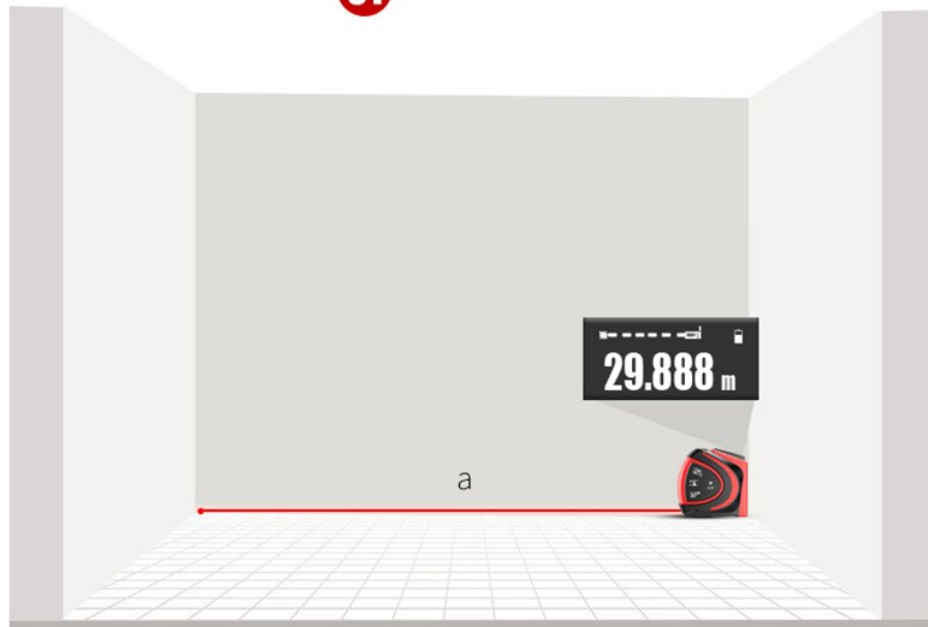

- Reverse data display
- Housing area data
- Door and window length and width data
- Pythagorean data

Self-locking does not hurt the hand

Activity ruler hook design self-correction 1mm
More accurate use of ranging

Tape extraction

Automatic lock

Press the LOCK button

Ruler belt automatically rebounds

Benchmark compensation

Make every millimeter accurate

When the tape measure is measured, the ruler hook is active.
The top test can be moved to within zero scale, and the hook test can be moved beyond the zero scale.

Adjusting the reference position during laser measurement
Adjustable to rear reference when there is blocking at the rear
Both front and rear benchmarks are available when there is no blocking at the rear

Multiple measurement modes

Measuring distance / side area / measuring volume / Pythagorean measurement

01 Measuring length

1. Short press 2 times DIST button to boot

2. Laser red dot is aimed at the target again by DIST