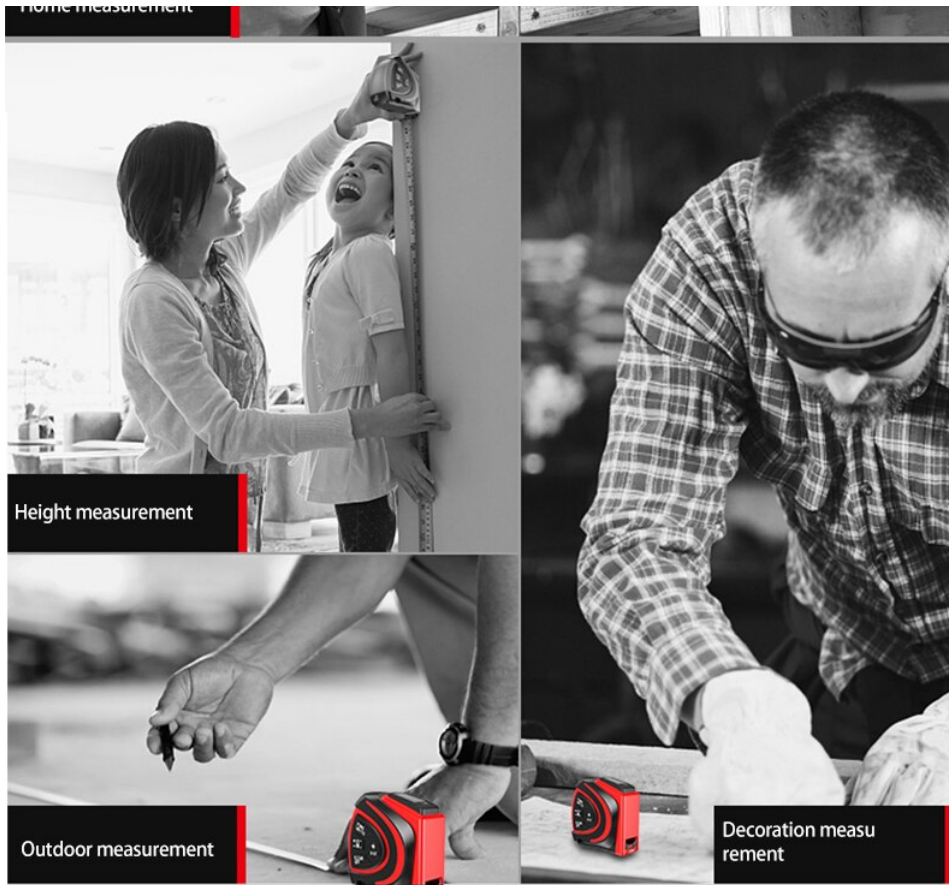

Laser tape measure

The ruler is long, the distance is not a problem.