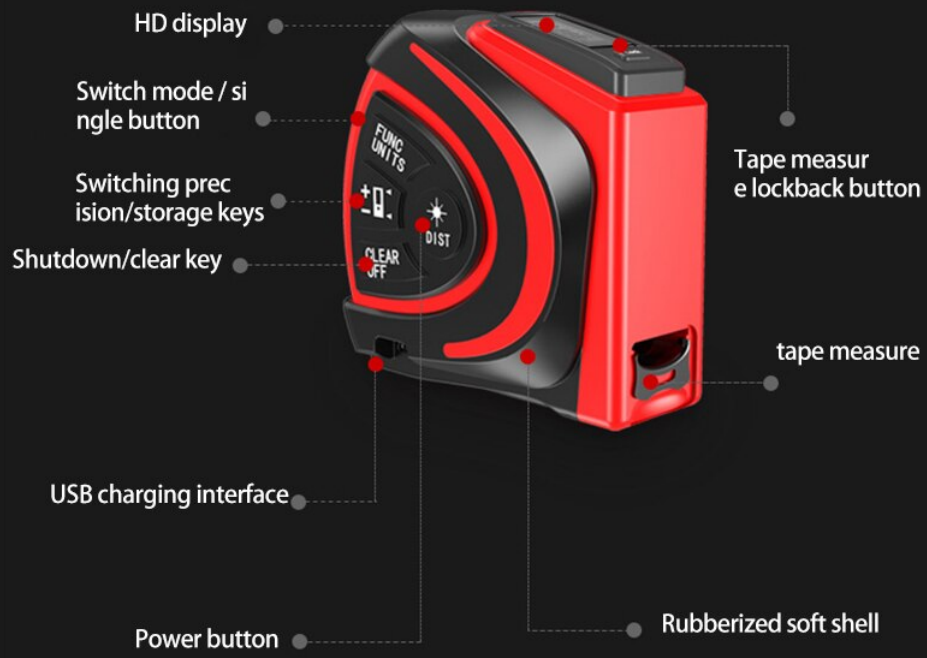

Product parameters

Ingenuity polishing

Range	Laser: 30m	Key face	≥100万
	Tape measure: 5m	type of battery	环保锂电
unit	m/in/ft/in	Area measurement	✓
Dimensions	82.5*80.4*41mm	Volume measurement	✓
Body weight	0.3kg	Pythagorean measurement	✓
Storing data	50 groups	Distance measurement	✓