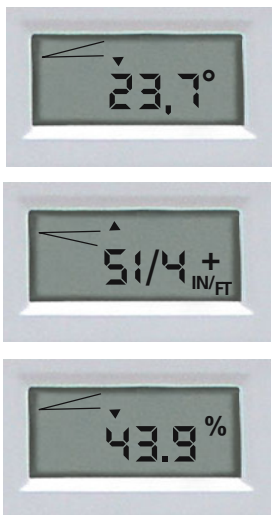

Ordernumber: 081.200A

UMAREX® GmbH & Co KG
Donnerfeld 2, 59757 Arnsberg, Germany
Tel: +49 2932 638-300
Fax: +49 2932 638-333
www.laserliner.com

LASERLINER®
Innovation in Tools