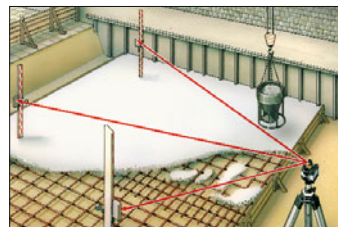

Ordernumber: 046.00.00A

UMAREX® GmbH & Co KG
Donnerfeld 2, 59757 Arnsberg, Germany
Tel: +49 2932 638-300
Fax: +49 2932 638-333
www.laserliner.com

LASERLINER®
Innovation in Tools