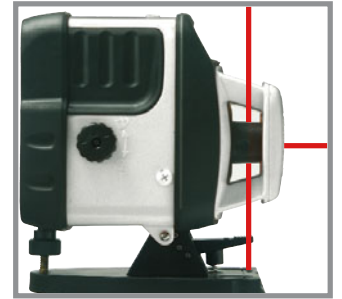

Automatic Rotary Laser AquaPro 120

New

Precise working with professional devices.

AquaPro 120

- Rotating Laser 635 nm, horizontal self-levelling, vertical with adjusting screw and vial.
- Plumb Laser
- Precision 3 mm / 10 m
- Incl. Laser Receiver SensoLite 120 with max. 120 m range, Universal mount, Softbag and Batteries

**AUTOMATIC
LEVEL**

120 m Radius

Inclusive:

Softbag

Sensolite 120,
Universal mount
and Batteries

Ordernumber: 046.00.00A

UMAREX® GmbH & Co KG
Donnerfeld 2, 59757 Arnsberg, Germany
Tel: +49 2932 638-300
Fax: +49 2932 638-333
www.laserliner.com