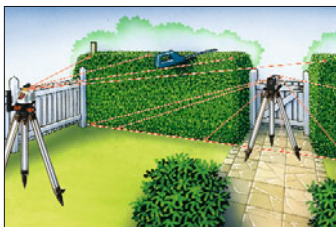

Automatic Rotary Laser AquaPro 120

New

Precise working with professional devices.

AquaPro 120

- Rotating Laser 635 nm, horizontal self-levelling, vertical with adjusting screw and vial.
- Plumb Laser
- Precision 3 mm / 10 m
- Incl. Laser Receiver SensoLite 120 with max. 120 m range, Universal mount, Softbag and Batteries

**AUTOMATIC
LEVEL**

120 m Radius

Inclusive:

Softbag

Sensolite 120,
Universal mount
and Batteries

Ordernumber: 046.00.00A

UMAREX® GmbH & Co KG
Donnerfeld 2, 59757 Arnsberg, Germany
Tel: +49 2932 638-300
Fax: +49 2932 638-333
www.laserliner.com