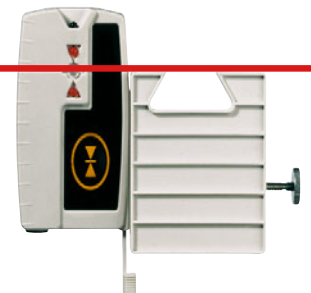

Automatic Rotary Laser AquaPro 120

New

Precise working with professional devices.

AquaPro 120

- Rotating Laser 635 nm, horizontal self-levelling, vertical with adjusting screw and vial.
- Plumb Laser
- Precision 3 mm / 10 m
- Incl. Laser Receiver SensoLite 120 with max. 120 m range, Universal mount, Softbag and Batteries

**AUTOMATIC
LEVEL**

120 m Radius

Inclusive:

Softbag

Sensolite 120,
Universal mount
and Batteries

Ordernumber: 046.00.00A

UMAREX® GmbH & Co KG
Donnerfeld 2, 59757 Arnsberg, Germany
Tel: +49 2932 638-300
Fax: +49 2932 638-333
www.laserliner.com