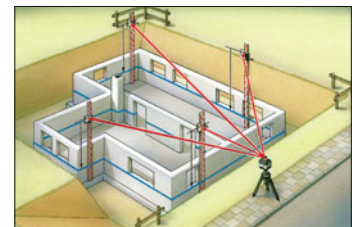

Ordernumber: 046.00.00A

UMAREX® GmbH & Co KG
Donnerfeld 2, 59757 Arnsberg, Germany
Tel: +49 2932 638-300
Fax: +49 2932 638-333
www.laserliner.com

LASERLINER®
Innovation in Tools