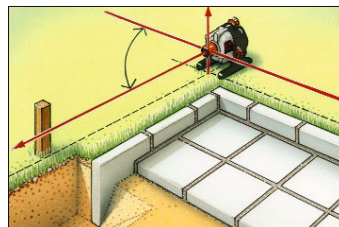

Ordernumber: 046.00.00A

UMAREX® GmbH & Co KG
Donnerfeld 2, 59757 Arnsberg, Germany
Tel: +49 2932 638-300
Fax: +49 2932 638-333
www.laserliner.com

LASERLINER®
Innovation in Tools