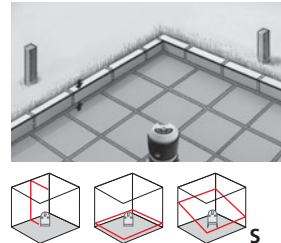

Inclusive: AutoCross-Laser 360° PowerBright, softbag, 330 cm telescoping stand incl. softbag, magnetic target plate, batteries

UNLIMITED MOVE

ORDER NO.	EAN-CODE	PU
049.013A	4 021563 670611	1

PT

SOFT

AutoCross-Laser 360° PowerBright

Super-bright cross-line laser with horizontal 360° laser line
 – 2.5° self-levelling range, accuracy 2 mm / 10 m
 – The housing with removable device base and low lying laser modules is ideal when working close to ground level.
 – Tilt mode is an additional feature that permits gradients to be laid out.
 – RX-Ready: The laser receiver, which is available as an optional extra, can detect laser lines in a range of up to 30 m - ideal for outdoor applications.