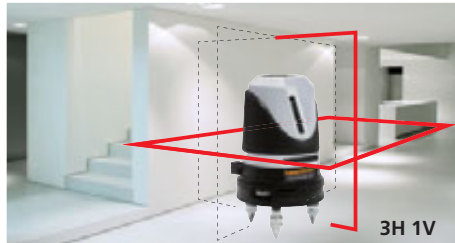

Room design and interior furnishings

AutoCross-Laser 360° set

Super bright cross-line laser with telescoping tripod
 – Model like AutoCross-Laser 360° PowerBright, but includes softbag, 330 cm telescoping stand and magnetic target plate

Super-bright cross-line laser with horizontal 360° laser line
 – 2.5° self-levelling range, accuracy 2 mm / 10 m
 – The housing with removable device base and low lying laser modules is ideal when working close to ground level.
 – Tilt mode is an additional feature that permits gradients to be laid out.
 – RX-Ready: The laser receiver, which is available as an optional extra, can detect laser lines in a range of up to 30 m - ideal for outdoor applications.