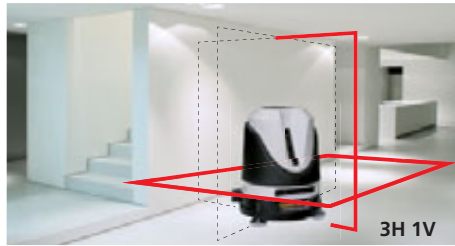

Room design and interior furnishings

AutoCross-Laser 360° set

Super bright cross-line laser with telescoping tripod
 – Model like AutoCross-Laser 360° PowerBright, but includes softbag, 330 cm telescoping stand and magnetic target plate

Super-bright cross-line laser with horizontal 360° laser line
 – 2.5° self-levelling range, accuracy 2 mm / 10 m
 – The housing with removable device base and low lying laser modules is ideal when working close to ground level.
 – Tilt mode is an additional feature that permits gradients to be laid out.
 – RX-Ready: The laser receiver, which is available as an optional extra, can detect laser lines in a range of up to 30 m - ideal for outdoor applications.