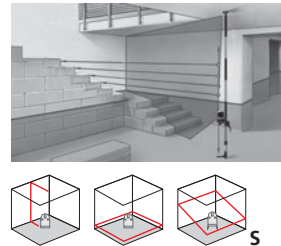

Room design and interior furnishings

AutoCross-Laser 360° set

Super bright cross-line laser with telescoping tripod
 – Model like AutoCross-Laser 360° PowerBright, but includes softbag, 330 cm telescoping stand and magnetic target plate

Inclusive: AutoCross-Laser 360° PowerBright, softbag, 330 cm telescoping stand incl. softbag, magnetic target plate, batteries

UNLIMITED MOVE

ORDER NO.	EAN-CODE	PU
049.013A	4 021563 670611	1

PT

SOFT

AutoCross-Laser 360° PowerBright

Super-bright cross-line laser with horizontal 360° laser line
 – 2.5° self-levelling range, accuracy 2 mm / 10 m
 – The housing with removable device base and low lying laser modules is ideal when working close to ground level.
 – Tilt mode is an additional feature that permits gradients to be laid out.
 – RX-Ready: The laser receiver, which is available as an optional extra, can detect laser lines in a range of up to 30 m - ideal for outdoor applications.