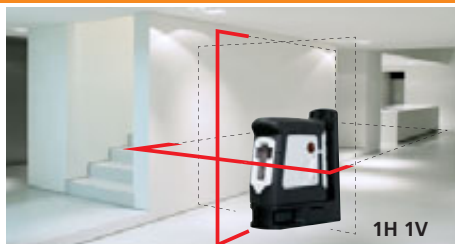

Room design and interior furnishings

AutoCross-Laser 2 (1)

Cross-line laser with 2 clearly visible laser lines
 – 3-6° self-levelling range, accuracy 3 mm / 10 m
 – The unit's magnetic base makes it very versatile - it can be mounted on a tripod, on the wall or attached to magnetic objects.
 – RX-Ready: The laser receiver, which is available as an optional extra, can detect laser lines in a range of up to 30 m - ideal for outdoor applications.

optional: Laser receiver RX 30 Mag.
 RangeXtender, including battery and universal mount

033.25A	4 021563 672394	5
---------	-----------------	---

HARD

AutoCross-Laser 3 (1)

The cross-line laser with additional reference line
 – 4.5° self-levelling range, accuracy 2 mm / 10 m
 – Tilt mode is an additional feature that permits gradients to be laid out.
 – Additional plumb function with adjusting plate and laser cross at the top.
 – Straightforward positioning of vertical laser lines thanks to rotatable device base.

SOFT

CompactPalm-Laser PowerBright Plus

Compact cross-line laser with 2 extreme bright laser lines
 – This unit produces 2 very visible laser lines which make it outstanding for the alignment of tiles, wall studding, windows, doors, etc.
 – 1.5° self-levelling range, accuracy 2 mm / 10 m
 – The pivoted housing can be turned to permit exact positioning of laser lines.
 – RX-Ready: The laser receiver, which is available as an optional extra, can detect laser lines in a range of up to 30 m - ideal for outdoor applications.