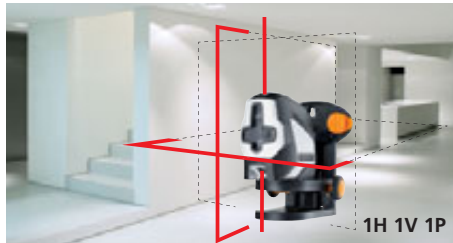

Room design and interior furnishings

SuperCross-Laser 2P
NEW

- Laser for interior finishing work featuring 2 laser lines**
- 4° self-levelling range, accuracy 5 mm / 10 m
 - Additional plumb laser at top and bottom
 - Tilt mode is an additional feature that permits gradients to be laid out.
 - The device's height-adjustable bracket means that it can be mounted on a tripod or attached directly to the wall.
 - RX-Ready: The laser receiver, which is available as an optional extra, can detect laser lines in a range of up to 30 m - ideal for outdoor applications.

Inclusive: SuperCross-Laser 2P, height-adjustable bracket, softbag, batteries

ORDER NO.	EAN-CODE	PU
081.125A	4 021563 670864	5

optional: Laser receiver RX 30 Mag.
RangeXtender, including battery and universal mount

033.25A	4 021563 672394	5
---------	-----------------	---

PT

SOFT

AutoPoint-Laser 5
NEW

- Automatic 5-point laser for levelling and plumbing**
- 3° self-levelling range, accuracy 2 mm / 10 m
 - All 5 lasers are set at rightangles to each other. This makes practically all alignment tasks possible.
 - Additionally, the housing can be turned to enable horizontal levelling, while the two perpendicular lasers allow markings to be easily transferred from the floor to the ceiling.
 - Powerful magnets in the base