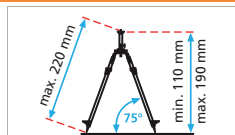

Room design and interior furnishings

Telescopic Stand 330 cm

High-quality aluminium telescopic stand, ideal for quick changes in applications where working positions vary

- The stand is clamped between floor and ceiling then the laser measuring tool is turned manually to set it to the correct height ready for operation.
- 5-piece design for easy transport
- Height approx. 330 cm

PT

FULL
1h

MiniStand 1/4"

NEW

Mini-tripod made of aluminium

- for LRM pocket, SCL 2, SCL 3 etc.
- 1/4" tripod connection
- Ball joint
- Telescoping tripod legs

ORDER NO.	EAN-CODE	PU
090.130A	4 021563 670550	1