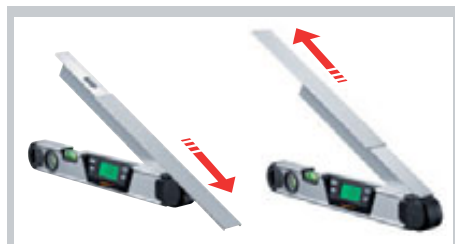

Digital electronic angle measuring device with display

- Measuring range 0° - 220°
- Pull-out bevel
- With additional horizontal and vertical vial
- An illuminated LCD display on each side (front and rear)
- Hold function
- Automatic calculation of angle bisection
- Accuracy of electronic angle measurement ± 0.1°, vial precision ± 0.25 mm / 1 m

Inclusive: ArcoMaster, softbag, batteries

- **ArcoMaster 40 / 60**
  Arm length 40 / 60 cm

Bevel – can be pulled out downward or upward