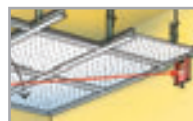

With adhesion magnets and dual scale, for all laser spirit levels, e.g. for lowering ceilings, or with Flexi staff.

1

023.61A

PT

Magnetic target plate green

with adhesion magnets and dual scale, for all rotary lasers or laser spirit levels, e.g. for lowering ceilings.