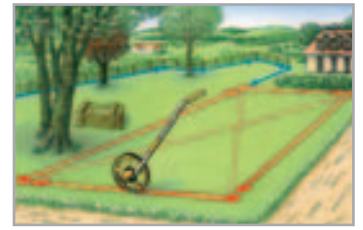

### SuperMark 5 m

Professional tape measure with marking blade. Allows markings to be made during measurement without the need for marking tools or pens. Very sturdy housing with allround rubber protection. Tape stop button with brake function, shockabsorber tape rewind system, high unsupported length when extended, tape length 5 m.