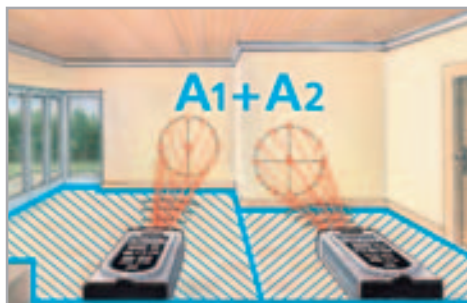

Description

PU

Order No.
(EAN-Code)

Distance, height and space measurement

Volume measurement with ultrasound

The Meter-Master ultrasonic measuring device measures lengths with astonishing ease and accuracy. It adds them up at the press of a button and so can automatically calculate areas ($x \cdot y = m^2$) as well as volumes ($x \cdot y \cdot z = m^3$).

Ultrasonic measurement with laser circle

The laser circle indicates the surface from which the ultrasonic measuring signal is being reflected. This ensures high-precision ultrasonic measuring and reliable results.

Laser distance measurement

Thanks to the latest laser technology, it is now possible to perform measurements of up to 60 m with extremely high precision. The professional solution, even for the most difficult measuring tasks.