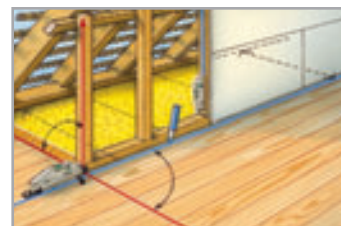

## Laser Spirit Levels and HandyLaser

**HandyLaser Compact**  
The housing of the HandyLaser Compact includes two spring clips for securing the HandyLaser Compact to the reference tile.

**Innovative Design**  
The compact design is a major advantage when working in confined spaces.

**Compact Base**  
For tripod applications with HandyLaser Compact. 5/8" thread, 360° rotation with adjustable angle scale. Fast alignment to the millimetre thanks to adjusting screw.

1 025.78A

4 021563 661343