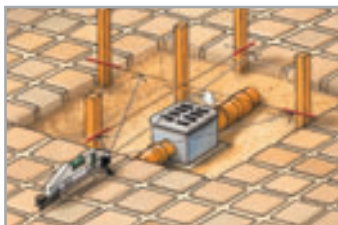

## Laser Spirit Levels and HandyLaser

**HandyLaser Compact**  
The housing of the HandyLaser Compact includes two spring clips for securing the HandyLaser Compact to the reference tile.

**Innovative Design**  
The compact design is a major advantage when working in confined spaces.

**Compact Base**  
For tripod applications with HandyLaser Compact. 5/8" thread, 360° rotation with adjustable angle scale. Fast alignment to the millimetre thanks to adjusting screw.

1 025.78A

4 021563 661343

**Note:** For HandyLaser Compact only.

**90° Pentaprism Mag.**  
For vertical levelling and for right angles. Deflects the laser beam by exactly 90°. Rotatable through 360°. With magnetic coupling.  
For HandyLaser Magnum, HandyLaser Compact, LL 60 Basic Plus and LL 40 Compact-Set.

1 025.01.02A

4 021563 649679

**Includes:** 90° Pentaprism Mag., adjustable feet, batteries, minibox.

**Rotary Tripod Base for HL Magnum**  
for mounting the HandyLaser Magnum on a tripod, with holder for plumb bob and plumb line. Ideal for making plumb projections.