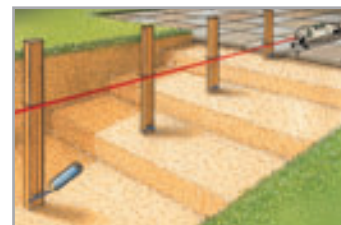

## Laser Spirit Levels and HandyLaser

**HandyLaser Compact**  
The housing of the HandyLaser Compact includes two spring clips for securing the HandyLaser Compact to the reference tile.

**Innovative Design**  
The compact design is a major advantage when working in confined spaces.

**Compact Base**  
For tripod applications with HandyLaser Compact. 5/8" thread, 360° rotation with adjustable angle scale. Fast alignment to the millimetre thanks to adjusting screw.

1 025.78A

4 021563 661343