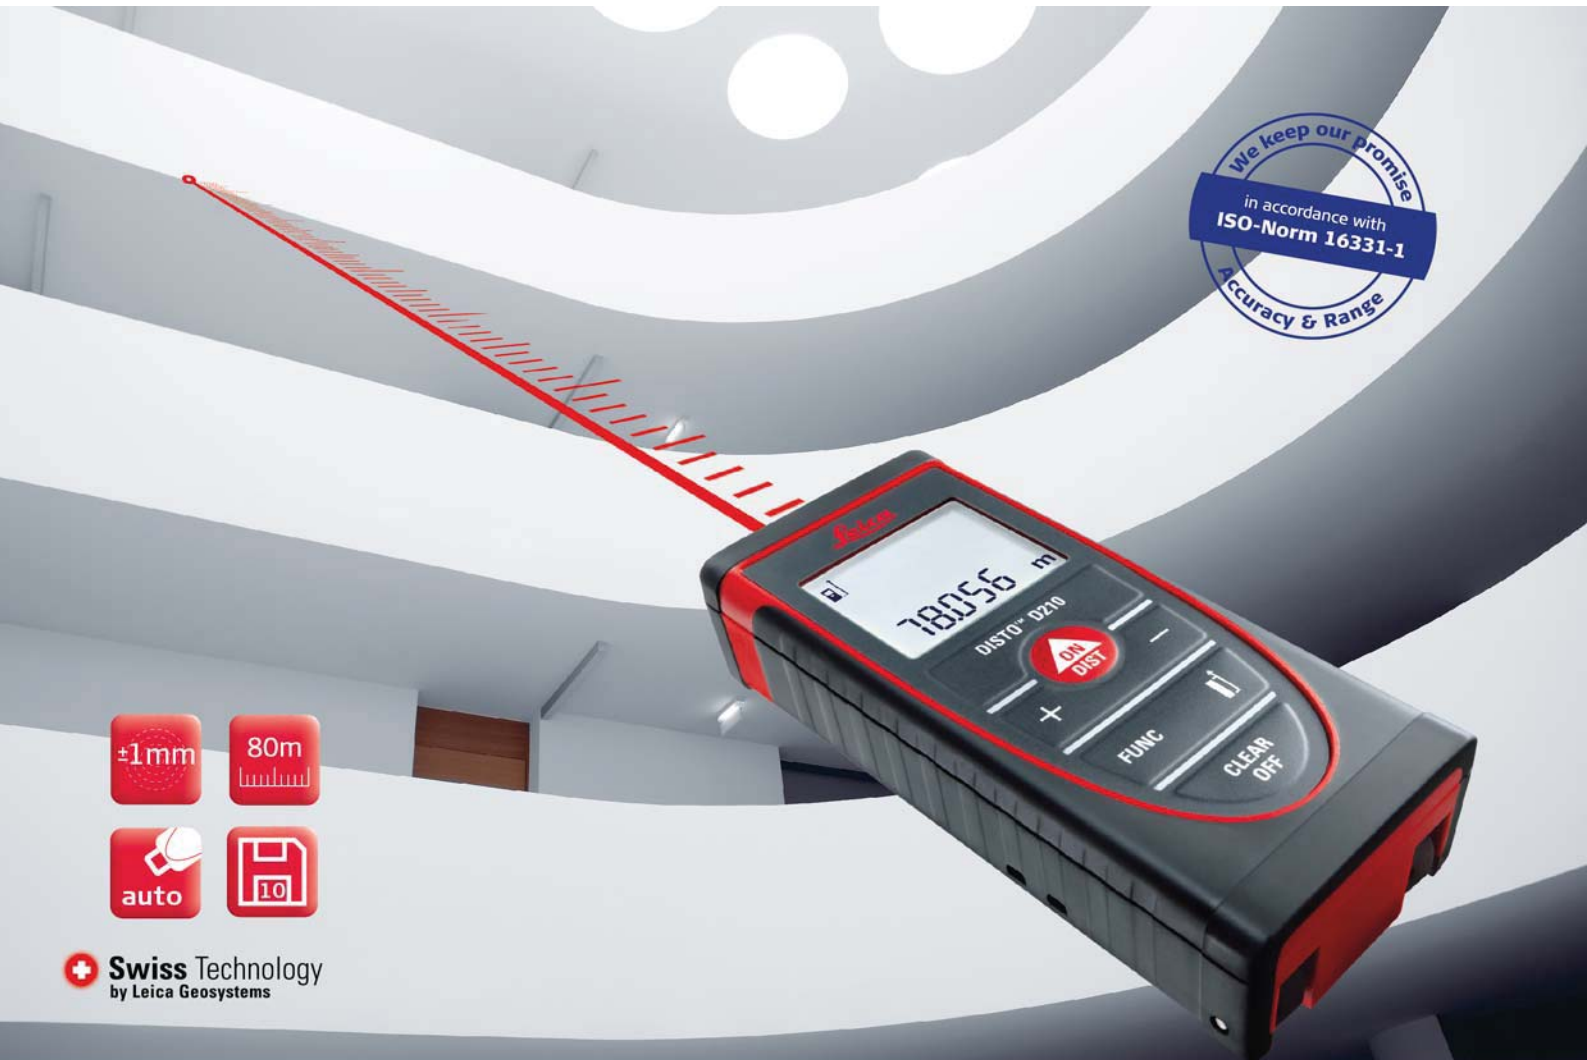

Leica DISTO™ D210

The original laser distance meter

Simply functional!

The compact and handy entry-level model has many interesting functions and is still simple to use. Addition and subtraction, area and volume calculations for rapid and reliable site measurement. The last 10 results are stored.

Leica DISTO™ D210 – leave the measuring tape behind.

Featured with:

- Power Range Technology™
- IP54 dust and water splash protection
- Illuminated 3-line display
- Automatic multifunctional end-piece

- when it has to be **right**