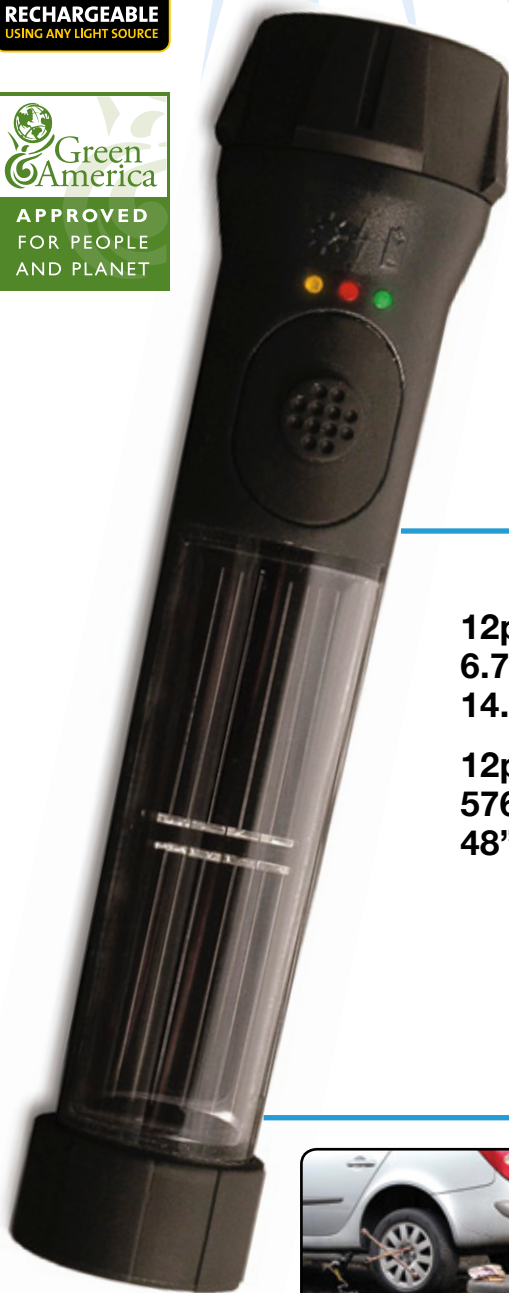

SolarLite™

Flashlight with Battery Backup

STORE IT ANYWHERE

HYBRID POWER SOLAR FLASHLIGHT

SolarLite Model 40

RECHARGEABLE
USING ANY LIGHT SOURCE

APPROVED
FOR PEOPLE
AND PLANET

- » The Model 40 weighs 4 oz. and is 7 3/16" long
- » Made of 50/50 ABS/polycarbonate blend
- » NiMH rechargeable battery (no need to replace)
- » CR2032 lithium back up battery (replaceable and recycleable, but not rechargeable)
- » High powered 40 lumen single LED light
- » Recycled press board packaging
- » Recycled PET packaging
- » **GUARANTEED FOR LIFE!**