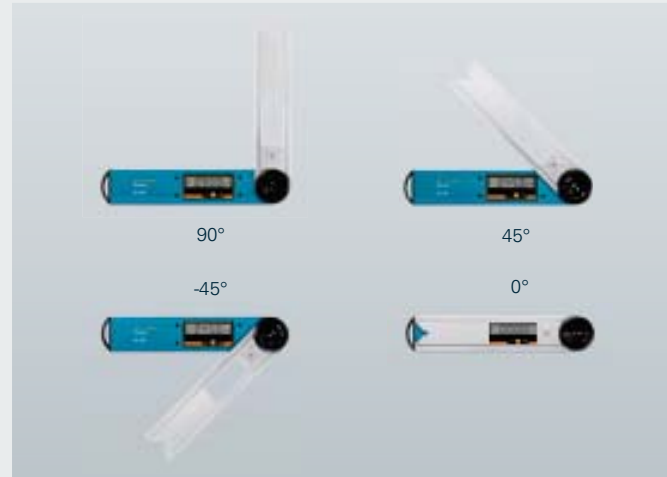

EL 823

Digital Angle Measurer

» **For precise angle measurements.**

Easy measurement of angles and inclined surfaces with relative and absolute measurement. The aluminium angle can be fixed in any position. 0-setting of the angle in any position. HOLD function to freeze measurement.

TECHNICAL DATA	EL 823	FEATURES	SUPPLIED WITH
			ART.-NO. D2100
Resolution	0,05°	<ul style="list-style-type: none"> Adjustable aluminium arm High resolution Large easy to read LCD 	<ul style="list-style-type: none"> Set of batteries Carrying case
Accuracy	± 0,1°		
Measuring range	0 – 360°		
Operating temperature	+5 °C – +45 °C		
Power supply	1 x 3 V lithium battery		
Operating time	2000 h		
Weight	0,34 kg incl. batteries		
Dimensions	250 x 25 x 50 mm		